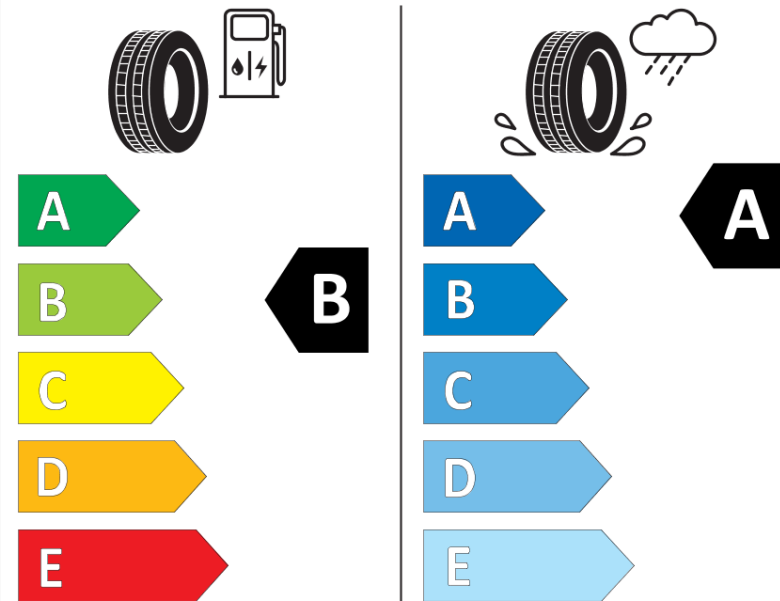

Product Information Sheet

Delegated Regulation (EU) 2020/740

Supplier name or trademark	MICHELIN
Commercial name or trade designation	ENERGY SAVER+
Tyre type identifier	001258
Tyre size designation	205/60R16
Load-capacity index	92
Speed category symbol	H
Fuel efficiency class	B
Wet grip class	A
External rolling noise class	B
External rolling noise value	70
Severe snow tyre	No
Ice tyre	No
Date of start of production	20/11
Date of end of production	
Load version	SL
Additional information	205/60 R16 92H TL ENERGY SAVER+ GRNX MI

ENERG

MICHELIN

001258

205/60R16 92 H

C1

2020/740